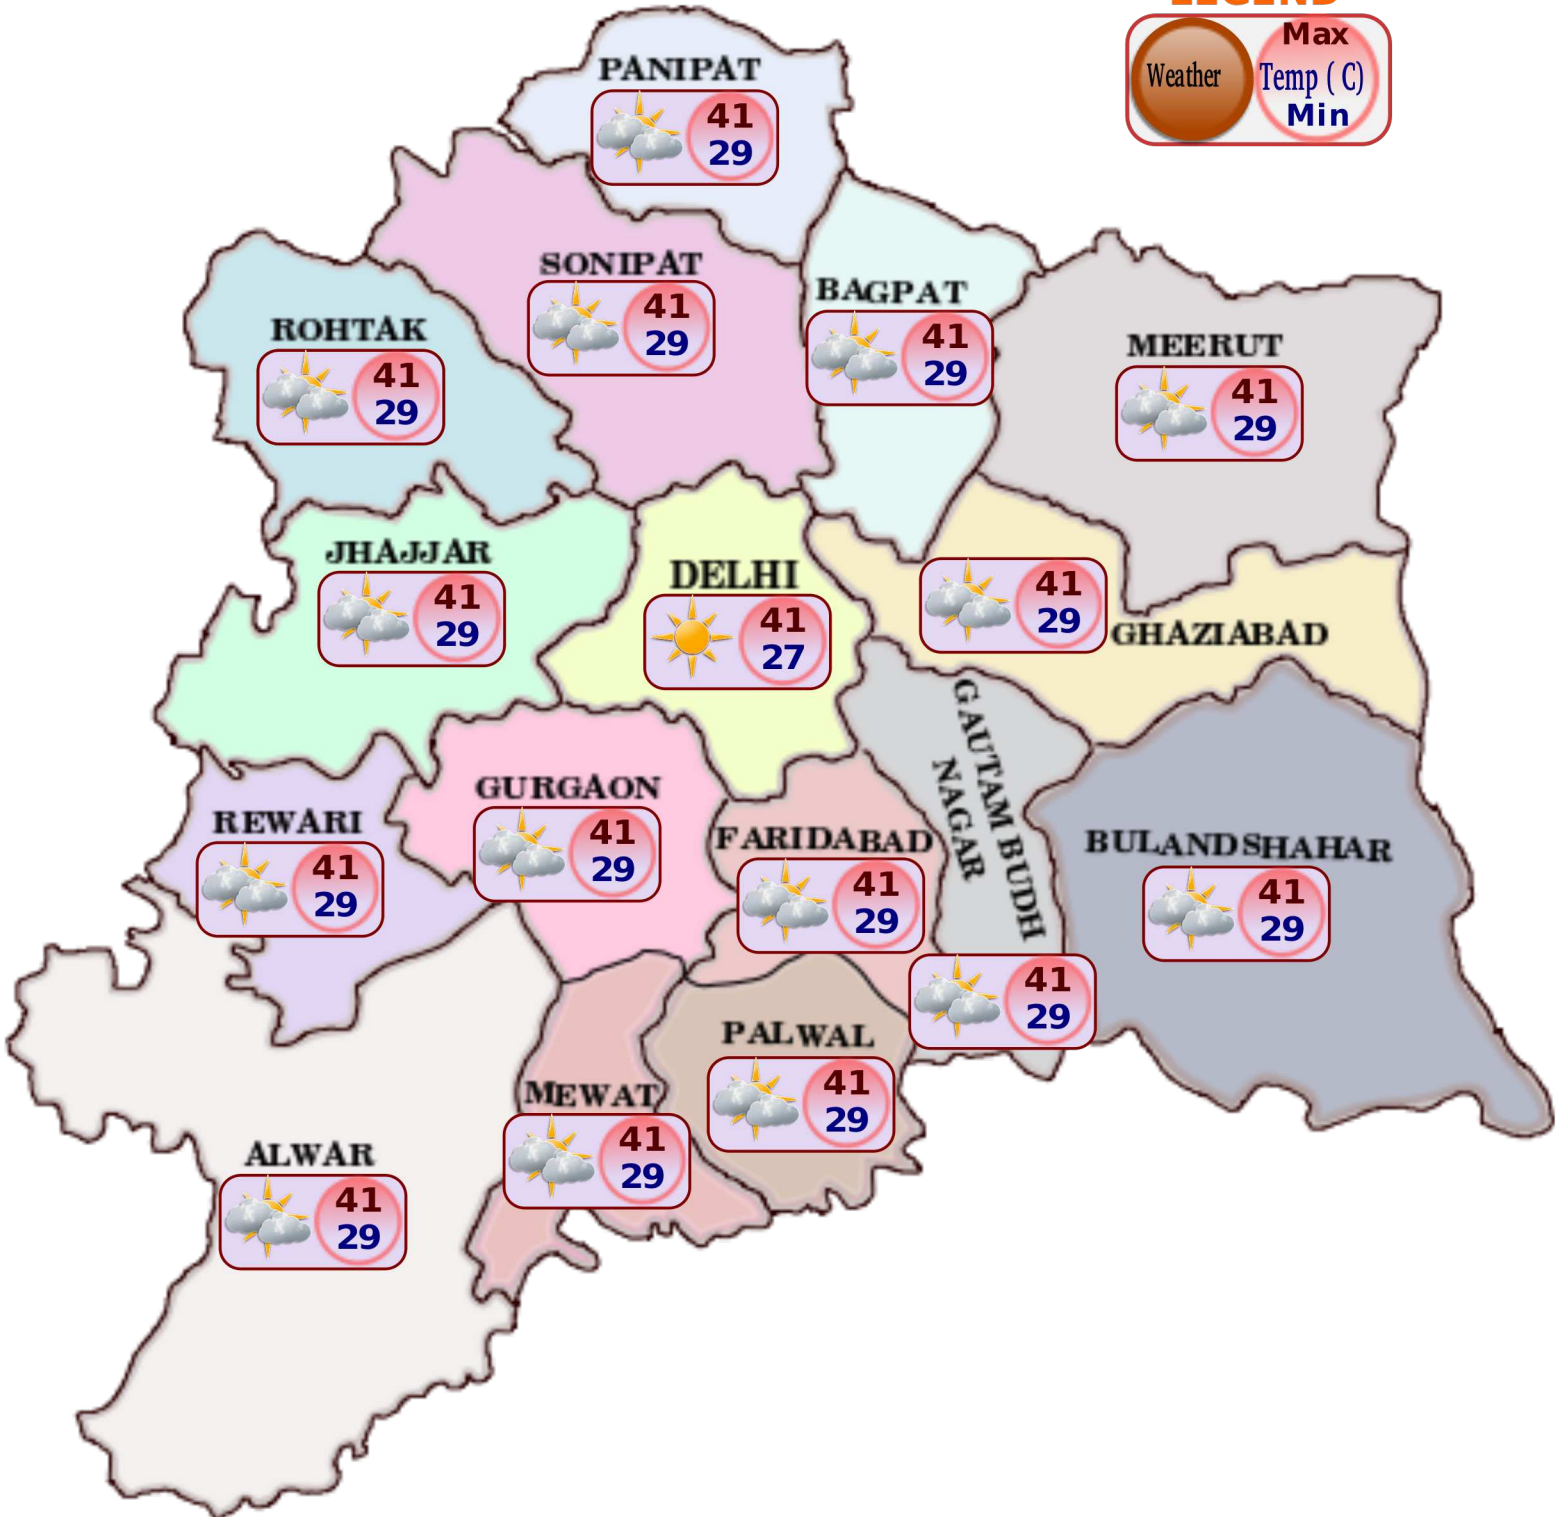

DELHI NCR FORECAST

Valid for: 25 May 2017

LEGEND

Weather  Max Temp (C)  Min

TODAY'S FORECAST :-

PARTLY CLOUDY SKY.

Daylight

25/05/2017	26/05/2017
 05:20 Sunrise Sun 19:14 Sunset	 05:20 Sunrise Sun 19:15 Sunset