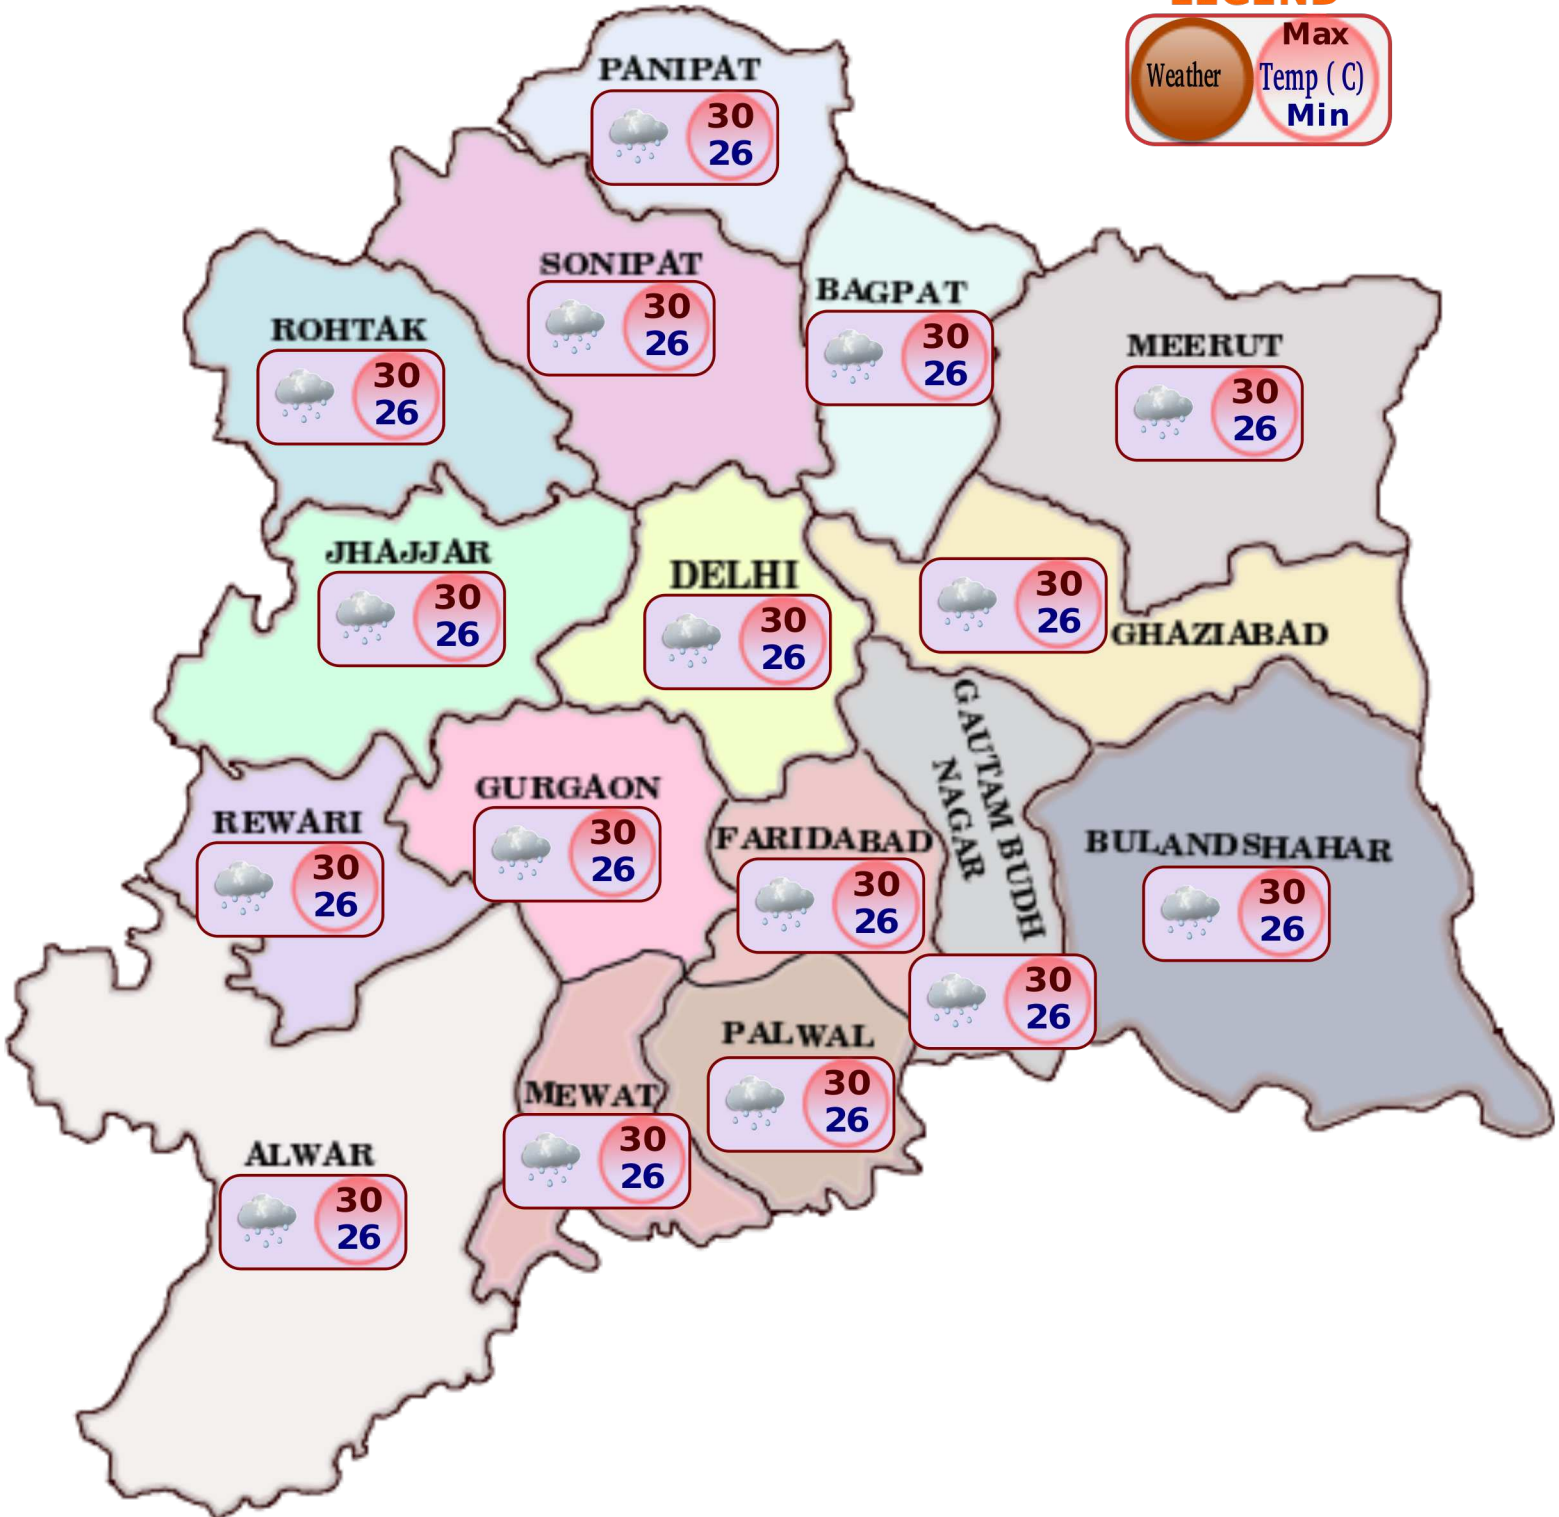

DELHI NCR FORECAST

Valid for: 22 Sep 2017

LEGEND

Weather Max Temp (C) Min

TODAY'S FORECAST :-

GENERALLY CLOUDY SKY. LIGHT TO MODERATE RAIN/THUNDERSHOWERS LIKELY TO OCCUR.

Daylight

22/09/2017	23/09/2017
 06:12 Sunrise Sun 18:14 Sunset	 06:12 Sunrise Sun 18:13 Sunset